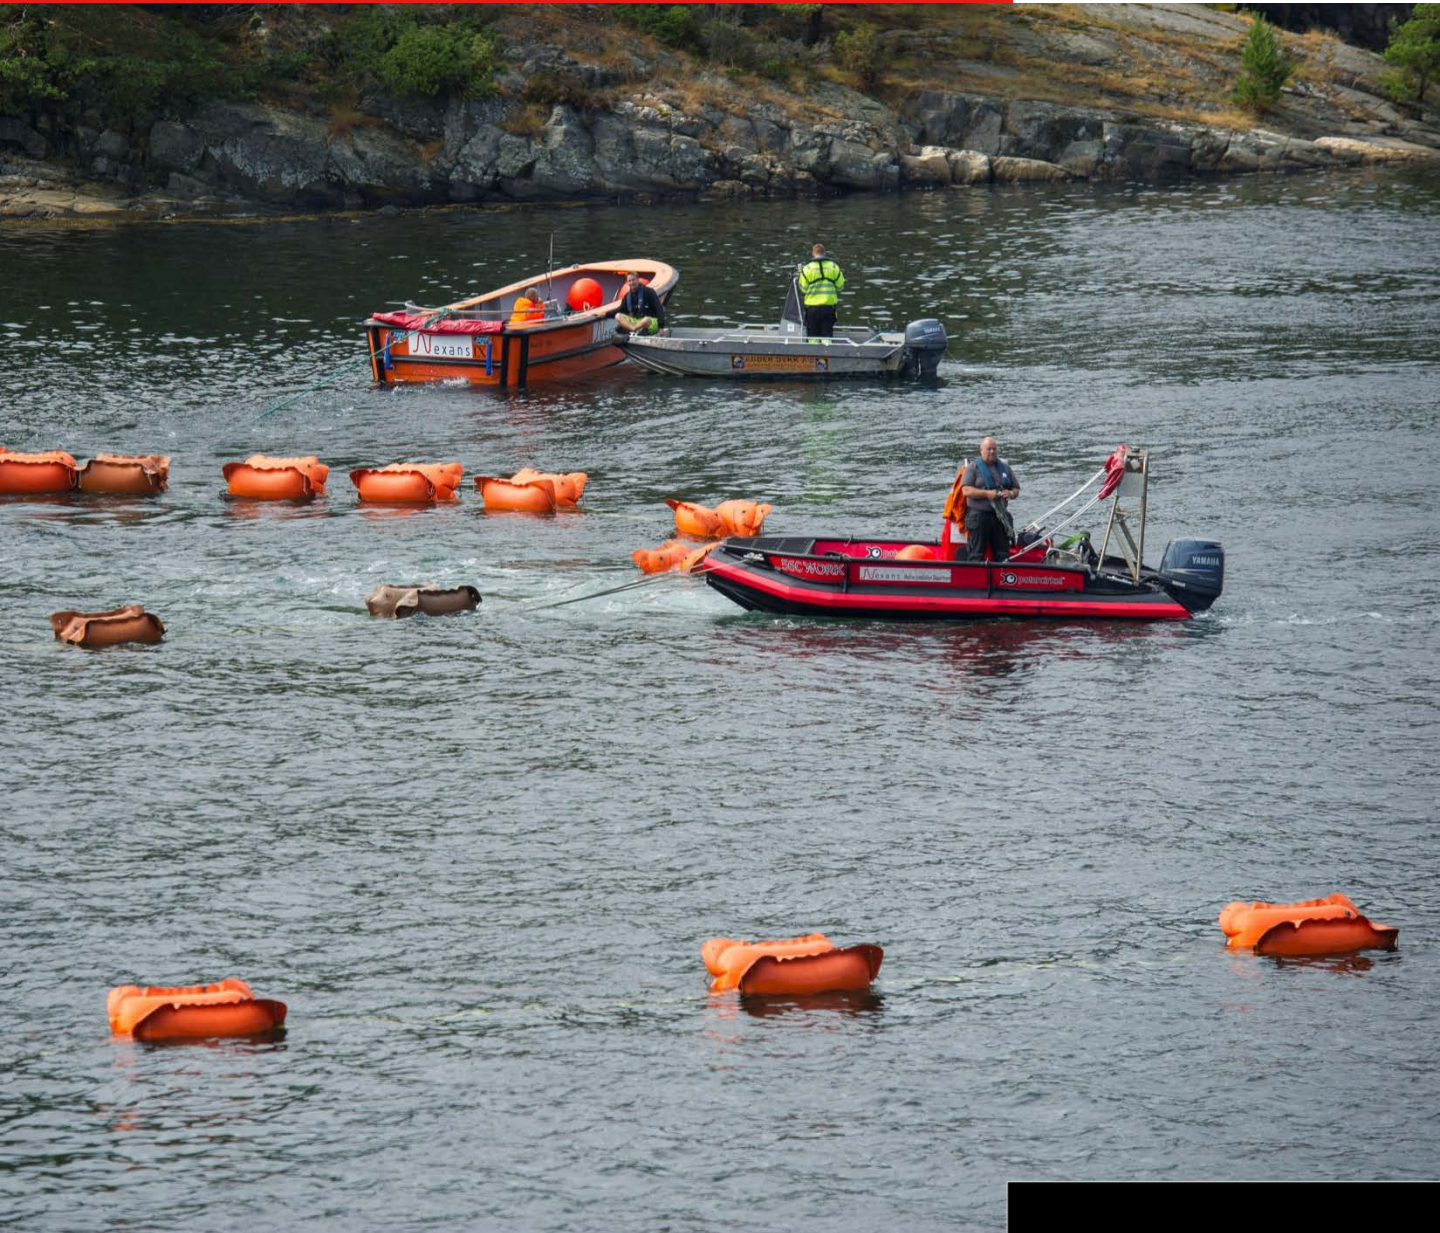

Submarine Installation Work Boats

Nexans Norway AS

Work boats and equipment

2 of Weedo 710

Overall length : 7,1 m
Breadth : 2,93 m
Weight empty : 3450 kg

5 of PolarCirkel

Overall length : 5,55 m
Breadth : 2,07 m
Weight empty : 950 kg

3 of Norpower

Overall length : m
Breadth : m
Weight empty : kg

7 of Tobias

Overall length : 7,1 m
Breadth : 2,9m
Weight empty : 3930 kg