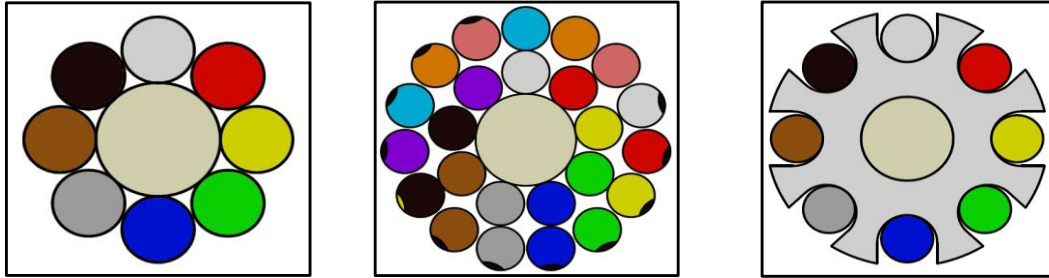

Fibre and Tube Identification, Coloured Tubes - Norway

Fibre colour coding:

	Fibre 1	Fibre 2	Fibre 3	Fibre 4	Fibre 5	Fibre 6	Fibre 7	Fibre 8	Fibre 9	Fibre 10	Fibre 11	Fibre 12
12-fibre tube	White	Red	Yellow	Green	Blue	Grey	Brown	Black	Violet	Turquoise	Orange	Pink
24-fibre tube (fibre 1-12)	White	Red	Yellow	Green	Blue	Grey	Brown	Black	Violet	Turquoise	Orange	Pink
24-fibre tube (fibre 13-24)	White (RM)	Red (RM)	Yellow (RM)	Green (RM)	Blue (RM)	Grey (RM)	Brown (RM)	Clear (RM)	Violet (RM)	Turquoise (RM)	Orange (RM)	Pink (RM)